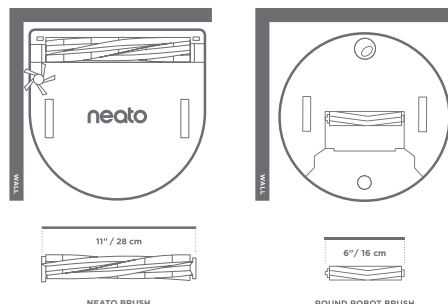

* Tested in internal labs

Specifications

D9

WEIGHT

Robot: 3.7 kg
Base station: 0.5 kg
Package: 5.5 kg

DIMENSIONS (L X W X H)

Robot: 33 cm x 34 cm x 10 cm
Base station: 8 cm x 17 cm x 11 cm
Package: 45 cm x 45 cm x 16 cm