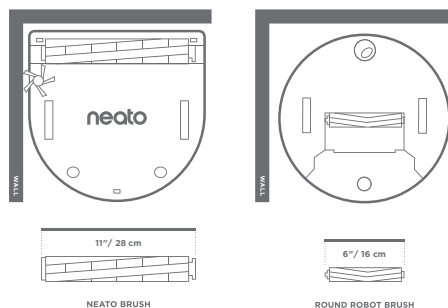

* Tested in internal labs