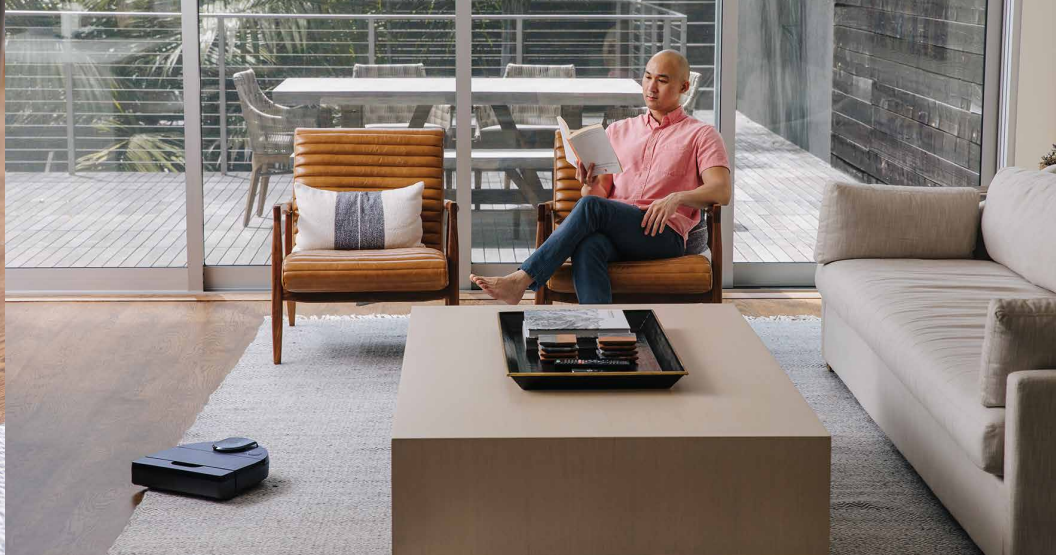

Specifications

D8

WEIGHT

Robot: 3.7 kg
Base station: 0.5 kg
Package: 5.5 kg

DIMENSIONS (L X W X H)

Robot: 33 cm x 34 cm x 10 cm
Base station: 8 cm x 17 cm x 11 cm
Package: 45 cm x 45 cm x 16 cm

DIRT BIN CAPACITY

0.7 liter

BATTERY

2100mAh 14.4V lithium-ion

BATTERY RUNTIME

Up to 100 minutes*

Auto-recharge & resume: Auto-recharges mid-clean, and returns to where it left off to finish the job

BRUSHES

Spiral Combo Brush (11", 28 cm)
Side Brush

FILTER

High-Performance E11 filter captures up to 99% of allergens (as small as 10 microns)*

CONNECTIVITY

Bluetooth setup for easy Wi-Fi connection
2.4GHz Wi-Fi

Box contents

- Neato D8 Intelligent Robot Vacuum with lithium-ion battery
- Spiral Combo Brush (11", 28 cm)
- Slimline Charge Base
- Power cord (6', 2 m)
- High-Performance filters (2 extra)
- Brush Cleaning Tool
- Side Brush

Features

VACUUM FEATURES

- Indigo finish
- Polished turret
- LIDAR mapping and navigation**
- Info button with voice-based responses provides robot status and error notifications
- Drop sensors
- Battery LED indicator

CHARGE BASE FEATURES

- 30% slimmer than previous generation
- Improved cable management
- Removable foot pads for base stability
- Power adapter with replaceable duct heads

APP FEATURES

- New app and UI
- Post-cleaning coverage map
- Cleaning history
- No-Go Zones

CLEANING OPTIONS

- Schedule cleaning
- Whole house cleaning
- Eco mode
- Turbo mode
- Alexa and Google Assistant compatibility**

* Tested in internal labs

**Product software features may be added and/or subject to change in the course of continuous product improvement. Certain features shown may not be available at time of product purchase and will be delivered directly to your app and/or robot vacuum, when available.